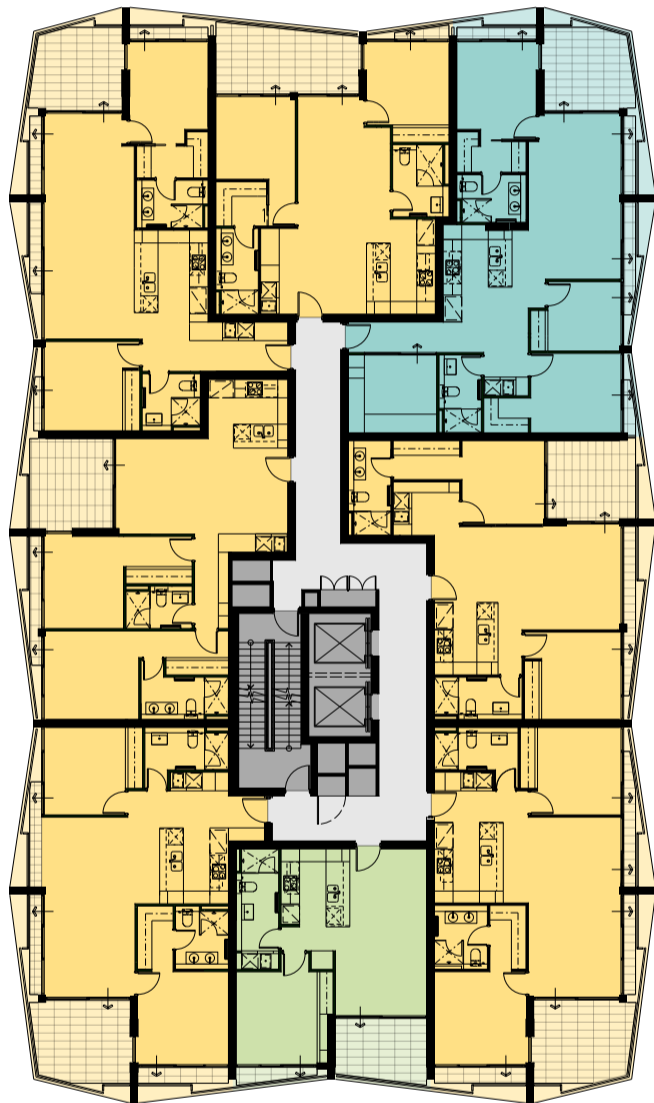

LEVEL 11

RIVER

UNIT 109
TYPE C10 UNIT 110
TYPE C11 UNIT 111
TYPE D1

UNIT 116
TYPE C14

UNIT 112
TYPE C15

PARK

UNIT 115
TYPE C13 UNIT 114
TYPE A6 UNIT 113
TYPE C12

- 1 BED x 1 BATH
- 2 BED x 2 BATH
- 3 BED x 2 BATH
- STUDIO
- STORE
- CAFE
- AMENITIES